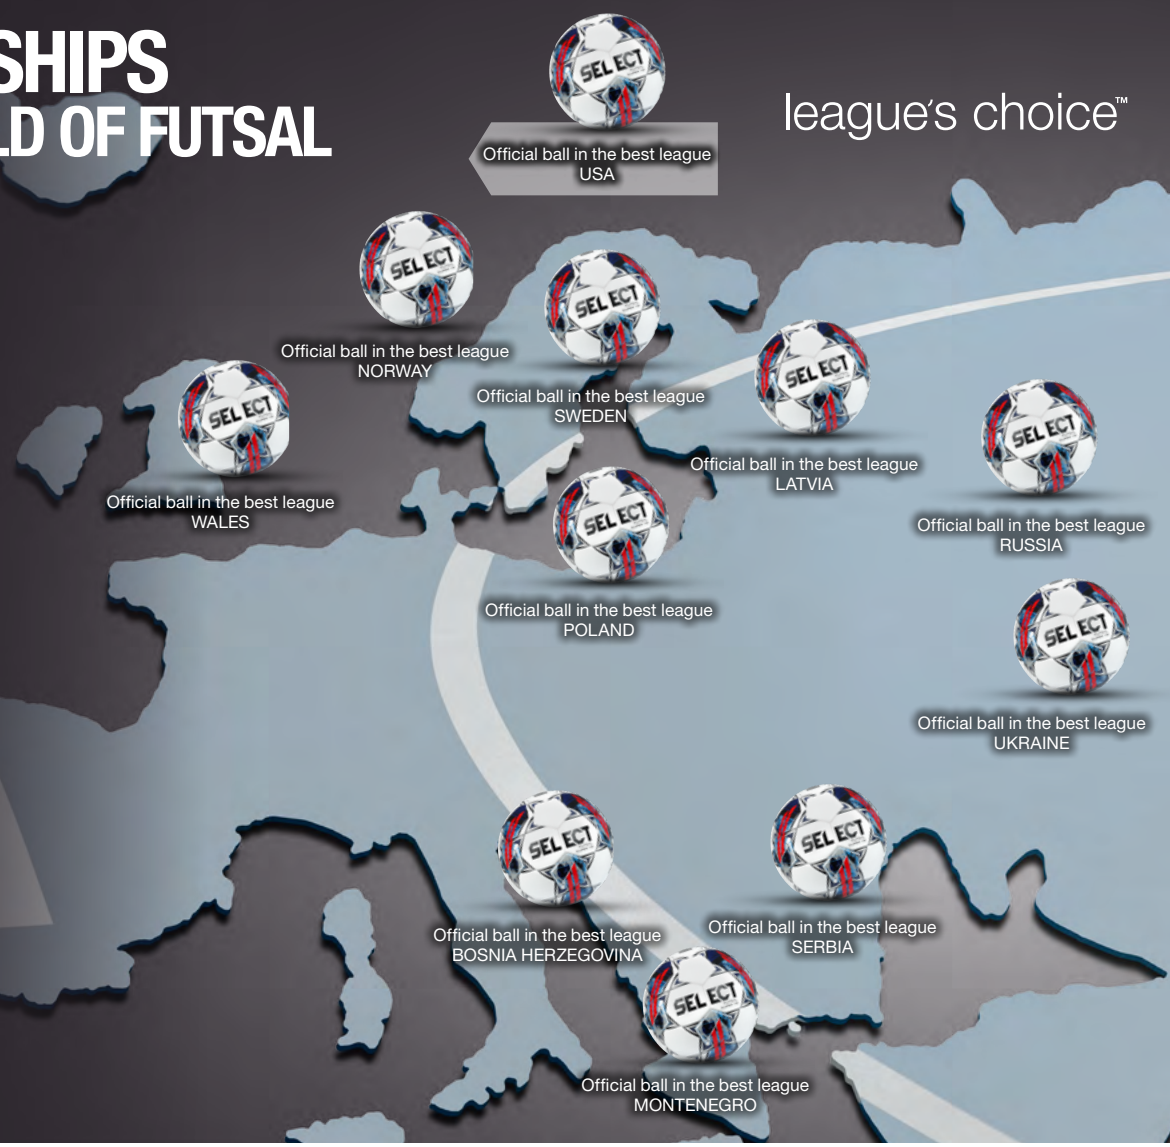

SPONSORSHIPS IN THE WORLD OF FUTSAL

league's choice™