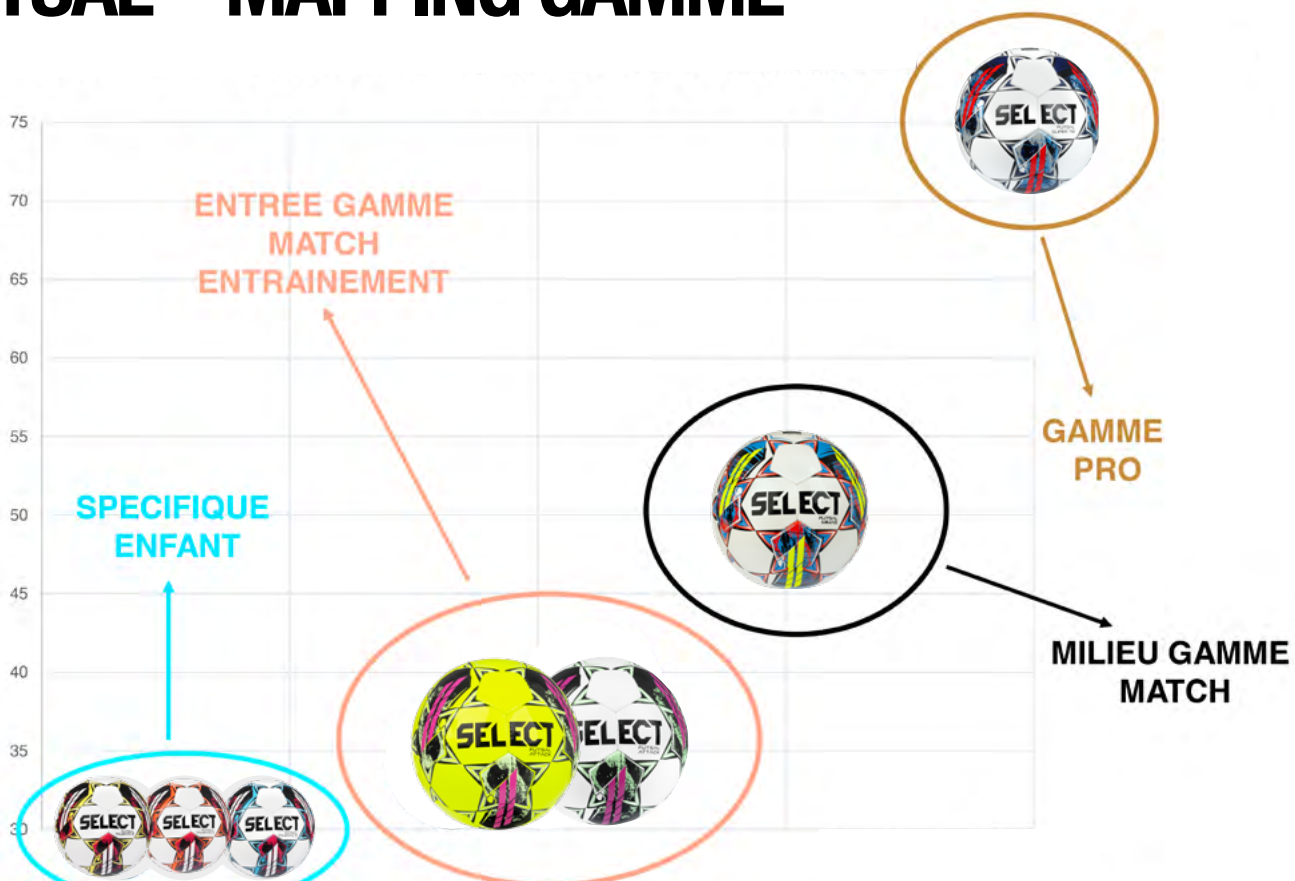

FUTSAL – MAPPING GAMME